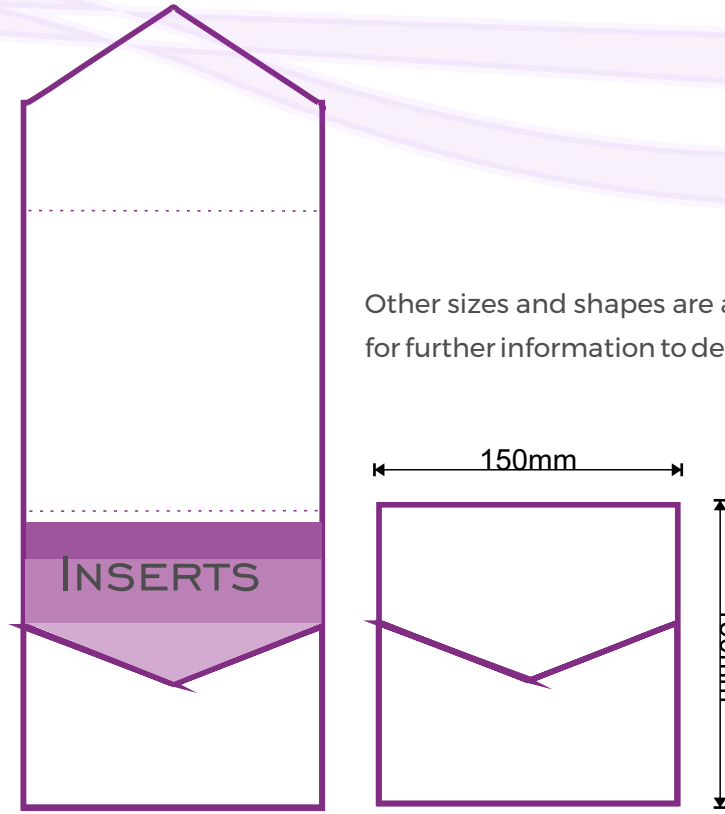

# Stationery Bases

1 50MM<sup>2</sup> POCKET FOLD

1 50MM<sup>2</sup> FLAT SQUARE WITH FLAP

Other sizes and shapes are available by request please email us for further information to [designer@addesignandprint.co.uk](mailto:designer@addesignandprint.co.uk)

1 50MM<sup>2</sup> WALLET

1 50MM<sup>2</sup> SQUARE FOLD

1 50MM<sup>2</sup> FLAT SQUARE