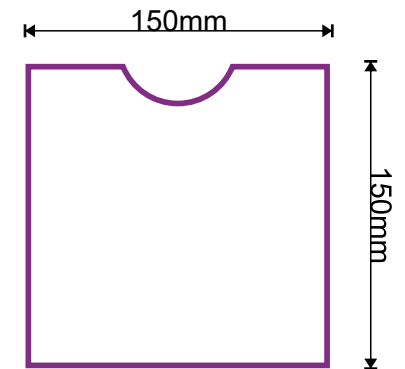

# Stationery Bases

1 50MM<sup>2</sup> POCKET FOLD

1 50MM<sup>2</sup> FLAT SQUARE WITH FLAP

Other sizes and shapes are available by request please email us for further information to [designer@addesignandprint.co.uk](mailto:designer@addesignandprint.co.uk)

1 50MM<sup>2</sup> WALLET

1 50MM<sup>2</sup> SQUARE FOLD

1 50MM<sup>2</sup> FLAT SQUARE