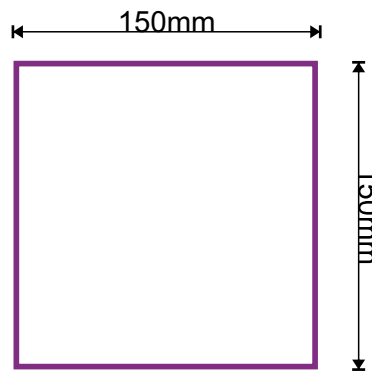

# Stationery Bases

1 50MM<sup>2</sup> POCKET FOLD

1 50MM<sup>2</sup> FLAT SQUARE WITH FLAP

Other sizes and shapes are available by request please email us for further information to [designer@addesignandprint.co.uk](mailto:designer@addesignandprint.co.uk)

1 50MM<sup>2</sup> WALLET

1 50MM<sup>2</sup> SQUARE FOLD

1 50MM<sup>2</sup> FLAT SQUARE