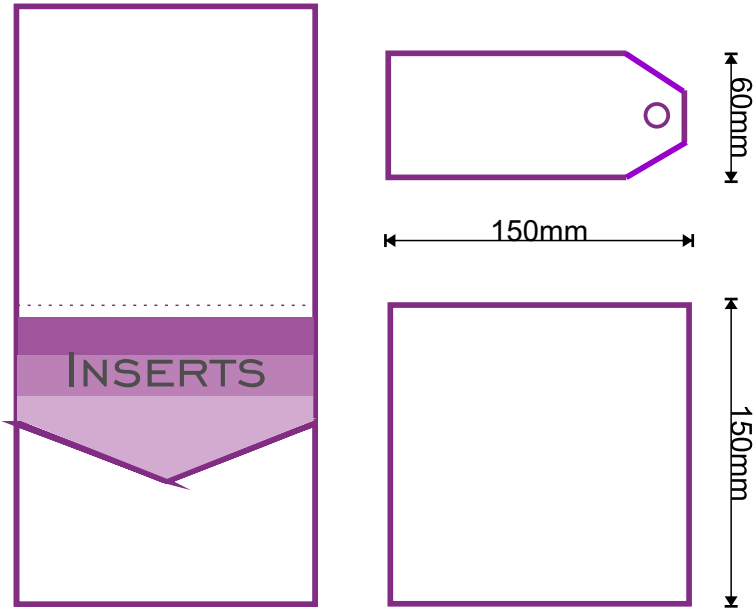

# Stationery Bases

1 50MM<sup>2</sup> POCKET FOLD

1 50MM<sup>2</sup> FLAT SQUARE WITH FLAP

Other sizes and shapes are available by request please email us for further information to [designer@addesignandprint.co.uk](mailto:designer@addesignandprint.co.uk)

1 50MM<sup>2</sup> WALLET

1 50MM<sup>2</sup> SQUARE FOLD

1 50MM<sup>2</sup> FLAT SQUARE