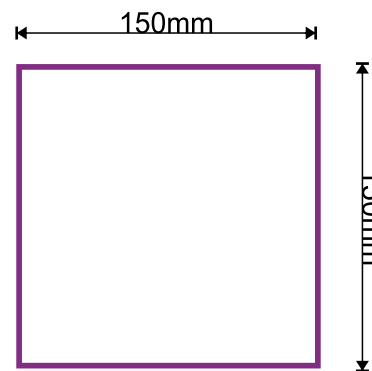

# Stationery Bases

1 50MM<sup>2</sup> POCKET FOLD

1 50MM<sup>2</sup> FLAT SQUARE WITH FLAP

Other sizes and shapes are available by request please email us for further information to [designer@addesignandprint.co.uk](mailto:designer@addesignandprint.co.uk)

1 50MM<sup>2</sup> WALLET

1 50MM<sup>2</sup> SQUARE FOLD

1 50MM<sup>2</sup> FLAT SQUARE